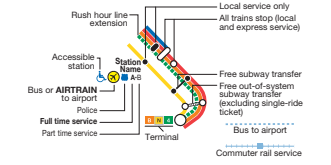

New York City Subway

with bus and railroad connections

Key

visit www.mta.info

This map depicts weekday service. On weekends and late nights, these routes change: