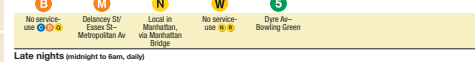

New York City Subway

with bus and railroad connections

Key

visit www.mta.info

This map depicts weekday service. On weekends and late nights, these routes change:

Weekends

Late nights (midnight to 5am, daily)

Coney Island
is bound
to construction
until 2017

Manhattan branch
is to be replaced
by a new line
until 2017